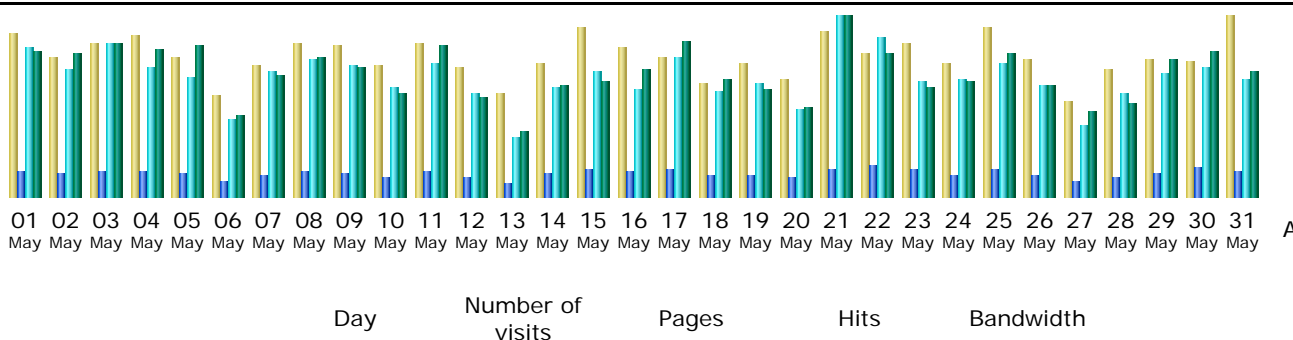

Days of month